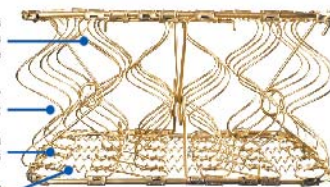

SINGLE ~~\$1,019~~ **\$499** NETT SUPER SINGLE ~~\$1,149~~ **\$559** NETT QUEEN ~~\$1,459~~ **\$699** NETT

MATTRESS WARRANTY
10
YEARS

MATTRESS BED SET

Chiro ESSENTIAL EURO TOP

WITH CHELSEA-S BED DIVAN

Miracoil[™]
Spring System USA

Dreamland[™]

FREE DELIVERY & ASSEMBLY

FIRM | 12"

SINGLE ~~\$1,019~~ **\$599** NETT SUPER SINGLE ~~\$1,149~~ **\$629** NETT QUEEN ~~\$1,459~~ **\$799** NETT

The AUTHENTIC backcare mattresses that use
WORLD'S MOST ADVANCED Spring System.

Miracoil[™], USA

from Legett & Platt USA, now direct from factory to v.hive

Find out more @ [youtube/DreamlandMalaysia](https://www.youtube.com/DreamlandMalaysia)

- No knots
- No sharp edges
- No wires getting out of place
- Heat-tempered for better strength, better back support
- Maximum coil count for extra support & springiness
- Thinner, lighter wires - easier to carry & turn over